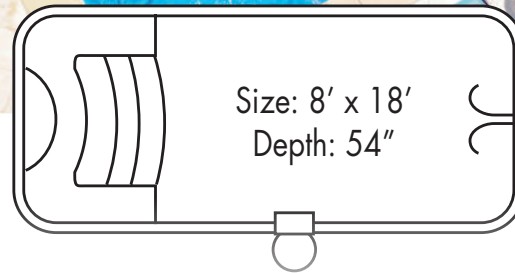

SWIM/SPA PACKAGE

Now Any Pool Can Become A Lap Pool, With A **Badu® SwimJet System**

- Proven System
- Simple Installation
- Installs Anywhere

PRODUCT FEATURES

Sun Pools One-Piece Composite Shell

Available in 4-color finishes

Large Spa Seating Area

Surface Skimmer, 2 bottom suctions, 1 inlet fitting

Badu® Stream II Swim Jet System w/massage wand

10-Adjustable spa jets

Non-skid floor and seating areas

Speck Pool Products 3-pump operation system

120 Sq Ft Cartridge Filter

Pre-assembled system skid with piping & electrical connections

Control Box with time clock

12-volt LED multi-color underwater light

Air Switches for equipment operation

** Ocho Rios can be shipped in container for international destinations.

Key West