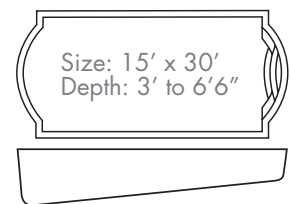

St. Thomas pg.24