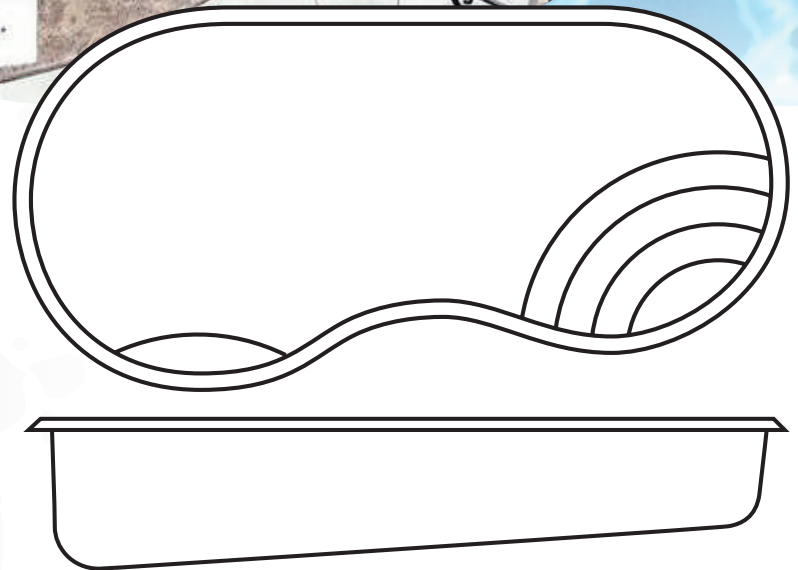

Fiberglass pools are sold
"non-dimensionally"
by model and design only.
— approximately —
maximum available
dimensions
drawings
not to scale

Pool Dimensions
Size: 14' x 35'
Depth: 3' to 6'

The Tahiti includes all the features you love about the Tropic in a 14 x 35 design: a tanning ledge, deep-end seating, safety ledges along both sides and large shallow end steps. Play all day in the Tahiti's 3 to 6 water depth and comfortable nonskid pool bottom. This model is also designed for an easily installed auto cover. All Sun Pools fiberglass shells are hand crafted using our critical point lamination system, delivering the toughest pools on the market!

TAHITI

SHORELINE

Fiberglass pools are sold "non-dimensionally" by model and design only.
— approximate maximum available dimensions —
drawings not to scale

Pool Dimensions

Size: 12' x 24'

Depth: 3' to 5'

This popular, traditional style kidney design features free-form lines to compliment any landscaping option. The

Shoreline features large steps and a deep end seating area.

Play all day with 3'- 5' water depth and a comfortable, non-skid bottom. All Sun Pools fiberglass shells are hand crafted using our critical point lamination system, delivering the toughest pools on the market.