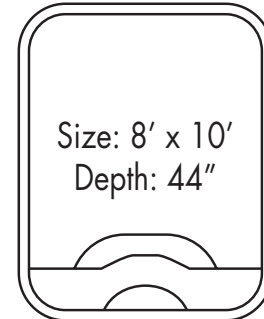

POOL/SPA COMBO

All spa models available with spill over

Our swim/spa combo's are beautifully designed to add elegance and comfort to your backyard pool. We transform your backyard into a luxurious spa that will make your experience a true Stay-Cation!

The Cabana Pool line is our luxury spas designed for your personal resort-styled backyard utopia.

These models feature a non-slip walk-around safety ledge and built in steps/seating areas. The seating areas are spaciouly designed for relaxing with friends and family.

Cabana 8

Siesta "15"

Siesta "12"