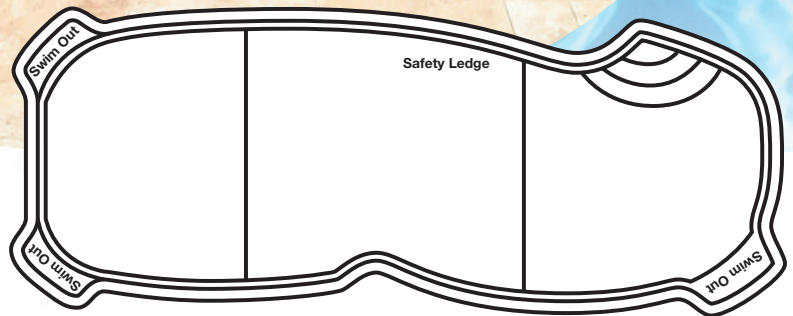

The Tropic delivers all these features and more. This design features a 5'x12' tanning island with (3) built in water bubbler's, wrap-around deep-end seating and large, shallow end steps. Play all day in the Tropic's 3'- 6'- water depth and comfortable non-skid pool bottom. All Sun Pools fiberglass shells are hand crafted using our critical point lamination system, delivering the toughest pools on the market. This model is also designed for an easily installed auto cover.

ST. CROIX

Fiberglass pools are sold
"non-dimensionally"
by model and design only.
approximate
maximum available
dimensions
drawings
not to scale

Pool Dimensions
Size: 15' x 40'
Depth: 3' to 8'

The St. Croix is the largest rectangle 8' deep model in production. This pool features shallow end steps

and seating along with a roomy interior. Pool depths of 3'— 8' expand the shallow and play space areas of the pool. Play all day with the comfortable non-skid bottom. The pool shell is hand crafted using our critical point lamination system, delivering the toughest pools on the market.

LARGE
POOLS

HAVANA

Fiberglass pools are sold
"non-dimensionally"
by model and design only.
— approximate
maximum available
dimensions —
drawings
not to scale

Pool Dimensions

Size: 16' x 40'

Depth: 3' to 8'