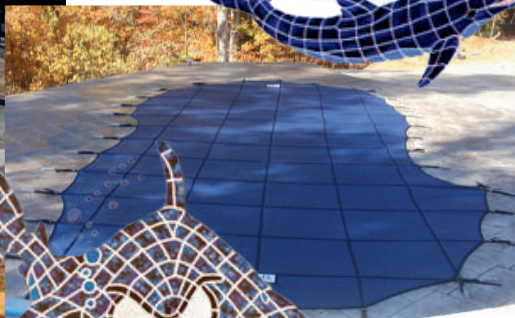

Inlaid Custom Designer Tile

LIGHTING

POOL HEATERS

WATERLINE
POOL TILES

CUSTOM FIT
SAFETY COVERS

CUSTOM DECKING

sunpools.com