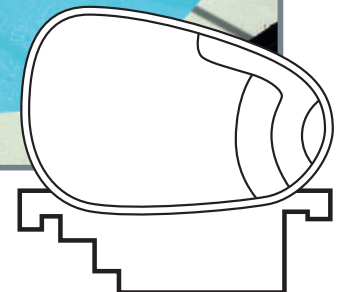

Cayman

Pool Dimensions
Size: 14' x 32'
Depth: 4' 6"

Sanibel

Pool Dimensions
Size: 11' x 23'
Depth: 3' to 5'

Meridia

Pool Dimensions
Size: 12' x 28'
Depth: 3' to 5'

Caladesi

Pool Dimensions
Size: 10' x 20'
Depth: 3' to 5'

St. Thomas

Pool Dimensions
Size: 15' x 30'
Depth: 3' to 6'6"

South Beach

Pool Dimensions
Size: 12' x 24'
Depth: 3' to 5'

Rio

Pool Dimensions
Size: 14' x 28'
Depth: 3' to 6'

Cabana 12

Pool Dimensions
Size: 8' x 12'
Depth: 44"