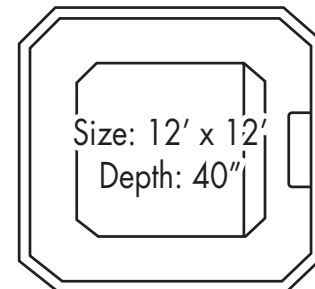

Siesta "12"