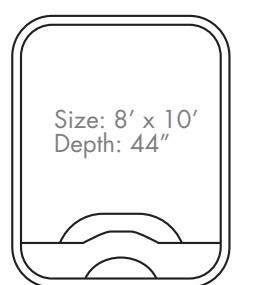

Rio pg.24

Ocho Rios pg.25

Cabana 8 pg.26

Siesta "15" pg.26

Siesta "12" pg.26

Cabana 10 Party Spa pg.27

Kiddie Pool pg.27

Size: 8' x 8'
Depth: 2' 2"

LARGE
POOLS

TROPIC

Fiberglass pools are sold
"non-dimensionally"
by model and design only.
— approximate
maximum available
dimensions —
drawings
not to scale

Pool Dimensions

Size: 16' x 42'

Depth: 3' to 6'