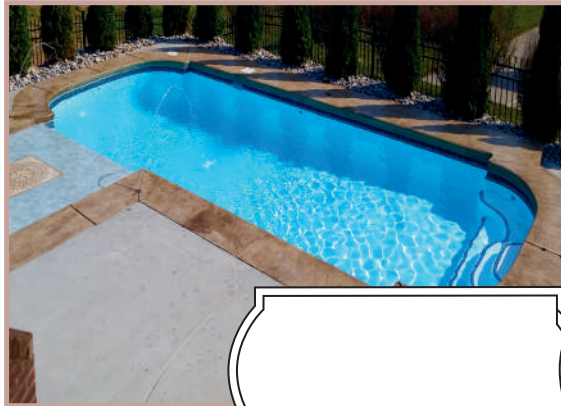

Meridia

Pool Dimensions
Size: 12' x 28'
Depth: 3' to 5'

Caladesi

Pool Dimensions
Size: 10' x 20'
Depth: 3' to 5'

St. Thomas

Pool Dimensions
Size: 15' x 30'
Depth: 3' to 6'6"

South Beach

Pool Dimensions
Size: 12' x 24'
Depth: 3' to 5'

Rio

Pool Dimensions
Size: 14' x 28'
Depth: 3' to 6'

Cabana 12

Pool Dimensions
Size: 8' x 12'
Depth: 44"