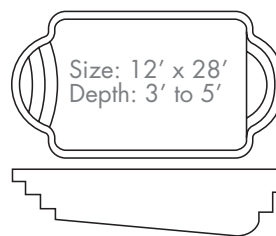

Meridia pg.24