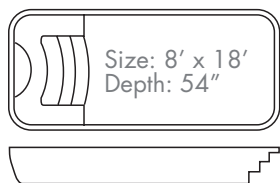

Ocho Rios pg.25