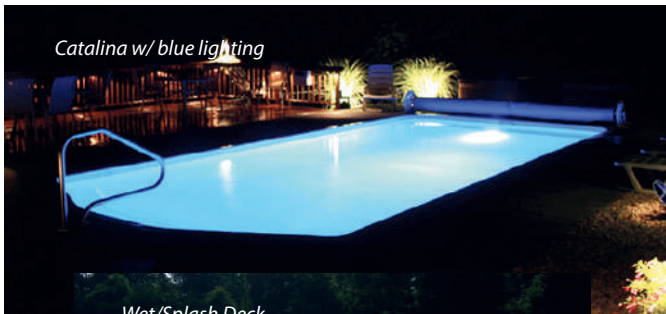

SHELL COLORS

White

Light Blue

Tropical Shimmer

Pacific

Catalina w/ blue lighting

Wet/Splash Deck

Auto Pool Covers