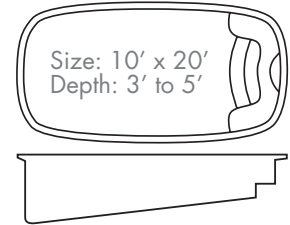

Caladesi pg.24