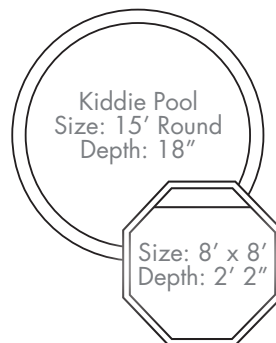

Rio pg.24

Ocho Rios pg.25

Cabana 8 pg.26

Siesta "15" pg.26

Siesta "12" pg.26

Cabana 10 Party Spa pg.27

Kiddie Pool pg.27

Size: 8' x 8'
Depth: 2' 2"

LARGE
POOLS

TROPIC

Fiberglass pools are sold
"non-dimensionally"
by model and design only.
— approximate
maximum available
dimensions —
drawings
not to scale

Pool Dimensions

Size: 16' x 42'

Depth: 3' to 6'