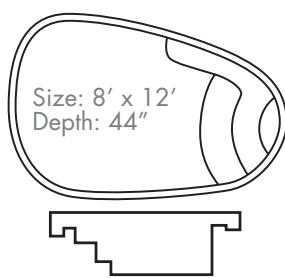

Cabana 12 pg.24