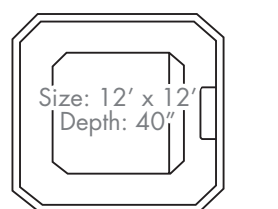

Rio pg.24

Ocho Rios pg.25

Cabana 8 pg.26

Siesta "15" pg.26

Siesta "12" pg.26

Cabana 10 Party Spa pg.27

Kiddie Pool pg.27

Size: 8' x 8'
Depth: 2' 2"

LARGE
POOLS

TROPIC

Fiberglass pools are sold
"non-dimensionally"
by model and design only.
— approximate
maximum available
dimensions —
drawings
not to scale

Pool Dimensions

Size: 16' x 42'

Depth: 3' to 6'