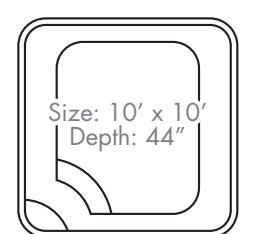

Rio pg.24

Ocho Rios pg.25

Cabana 8 pg.26

Siesta "15" pg.26

Siesta "12" pg.26

Cabana 10 Party Spa pg.27

Kiddie Pool pg.27

Size: 8' x 8'
Depth: 2' 2"

LARGE
POOLS

TROPIC

Fiberglass pools are sold
"non-dimensionally"
by model and design only.
— approximate
maximum available
dimensions —
drawings
not to scale

Pool Dimensions

Size: 16' x 42'

Depth: 3' to 6'