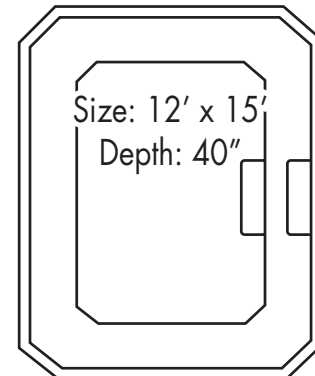

Siesta "15"