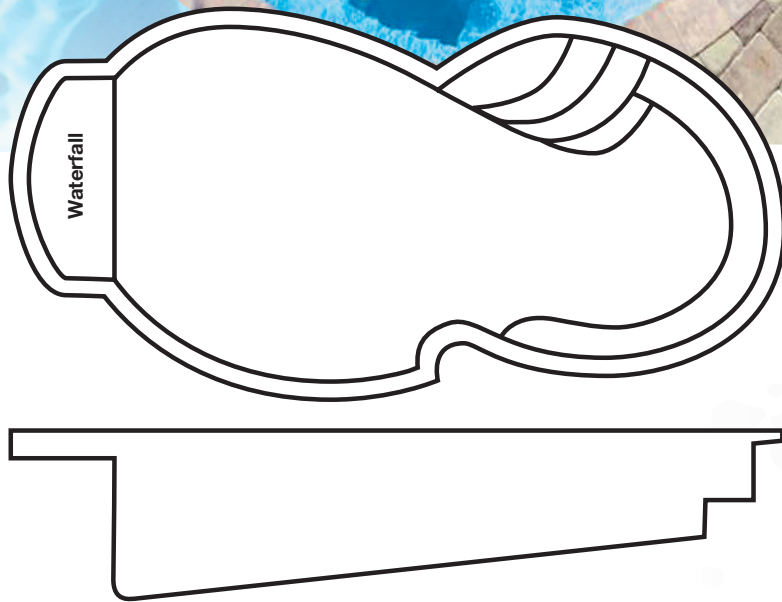

TAHITI

SHORELINE

Fiberglass pools are sold "non-dimensionally" by model and design only.
— approximate maximum available dimensions —
drawings not to scale

Pool Dimensions

Size: 12' x 24'

Depth: 3' to 5'

This popular, traditional style kidney design features free-form lines to compliment any landscaping option. The

Shoreline features large steps and a deep end seating area.

Play all day with 3'- 5' water depth and a comfortable, non-skid bottom. All Sun Pools fiberglass shells are hand crafted using our critical point lamination system, delivering the toughest pools on the market.