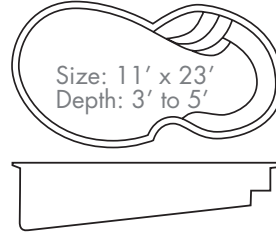

Sanibel pg.23