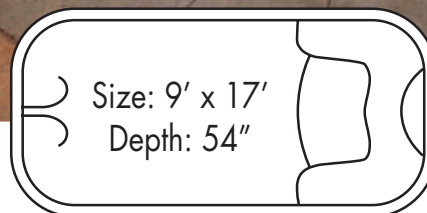

SWIM/SPA PACKAGE

Now Any Pool Can Become A Lap Pool, With A **Badu® SwimJet System**

- Proven System
- Simple Installation
- Installs Anywhere

PRODUCT FEATURES

Sun Pools One-Piece Composite Shell

Available in 4-color finishes

Large Spa Seating Area

Surface Skimmer, 2 bottom suctions, 1 inlet fitting

Badu® Stream II Swim Jet System w/massage wand

10-Adjustable spa jets

Non-skid floor and seating areas

Speck Pool Products 3-pump operation system

120 Sq Ft Cartridge Filter

Pre-assembled system skid with piping & electrical connections

Control Box with time clock

12-volt LED multi-color underwater light

Air Switches for equipment operation

** Ocho Rios can be shipped in container for international destinations.