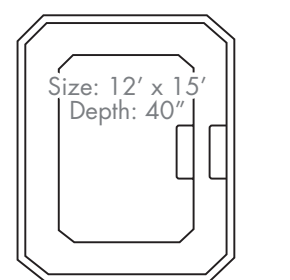

Rio pg.24

Ocho Rios pg.25

Cabana 8 pg.26

Siesta "15" pg.26

Siesta "12" pg.26

Cabana 10 Party Spa pg.27

Kiddie Pool pg.27

Size: 8' x 8'
Depth: 2' 2"

LARGE
POOLS

TROPIC

Fiberglass pools are sold
"non-dimensionally"
by model and design only.
— approximate
maximum available
dimensions —
drawings
not to scale

Pool Dimensions

Size: 16' x 42'

Depth: 3' to 6'