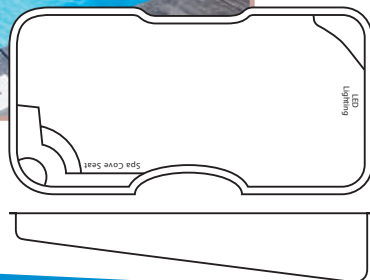

Cayman

Pool Dimensions
Size: 14' x 32'
Depth: 4' 6"

Sanibel

Pool Dimensions
Size: 11' x 23'
Depth: 3' to 5'

Meridia

Pool Dimensions
Size: 12' x 28'
Depth: 3' to 5'

Caladesi

Pool Dimensions
Size: 10' x 20'
Depth: 3' to 5'

St. Thomas

Pool Dimensions
Size: 15' x 30'
Depth: 3' to 6'6"

South Beach

Pool Dimensions
Size: 12' x 24'
Depth: 3' to 5'

Rio

Pool Dimensions
Size: 14' x 28'
Depth: 3' to 6'

Cabana 12

Pool Dimensions
Size: 8' x 12'
Depth: 44"