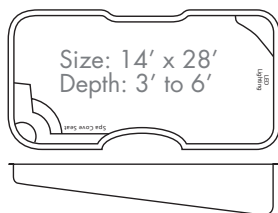

Rio pg.24

Size: 8' x 8'
Depth: 2' 2"