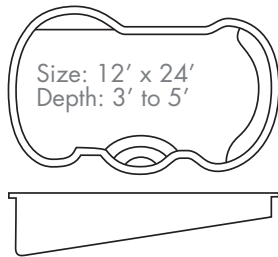

South Beach pg.24